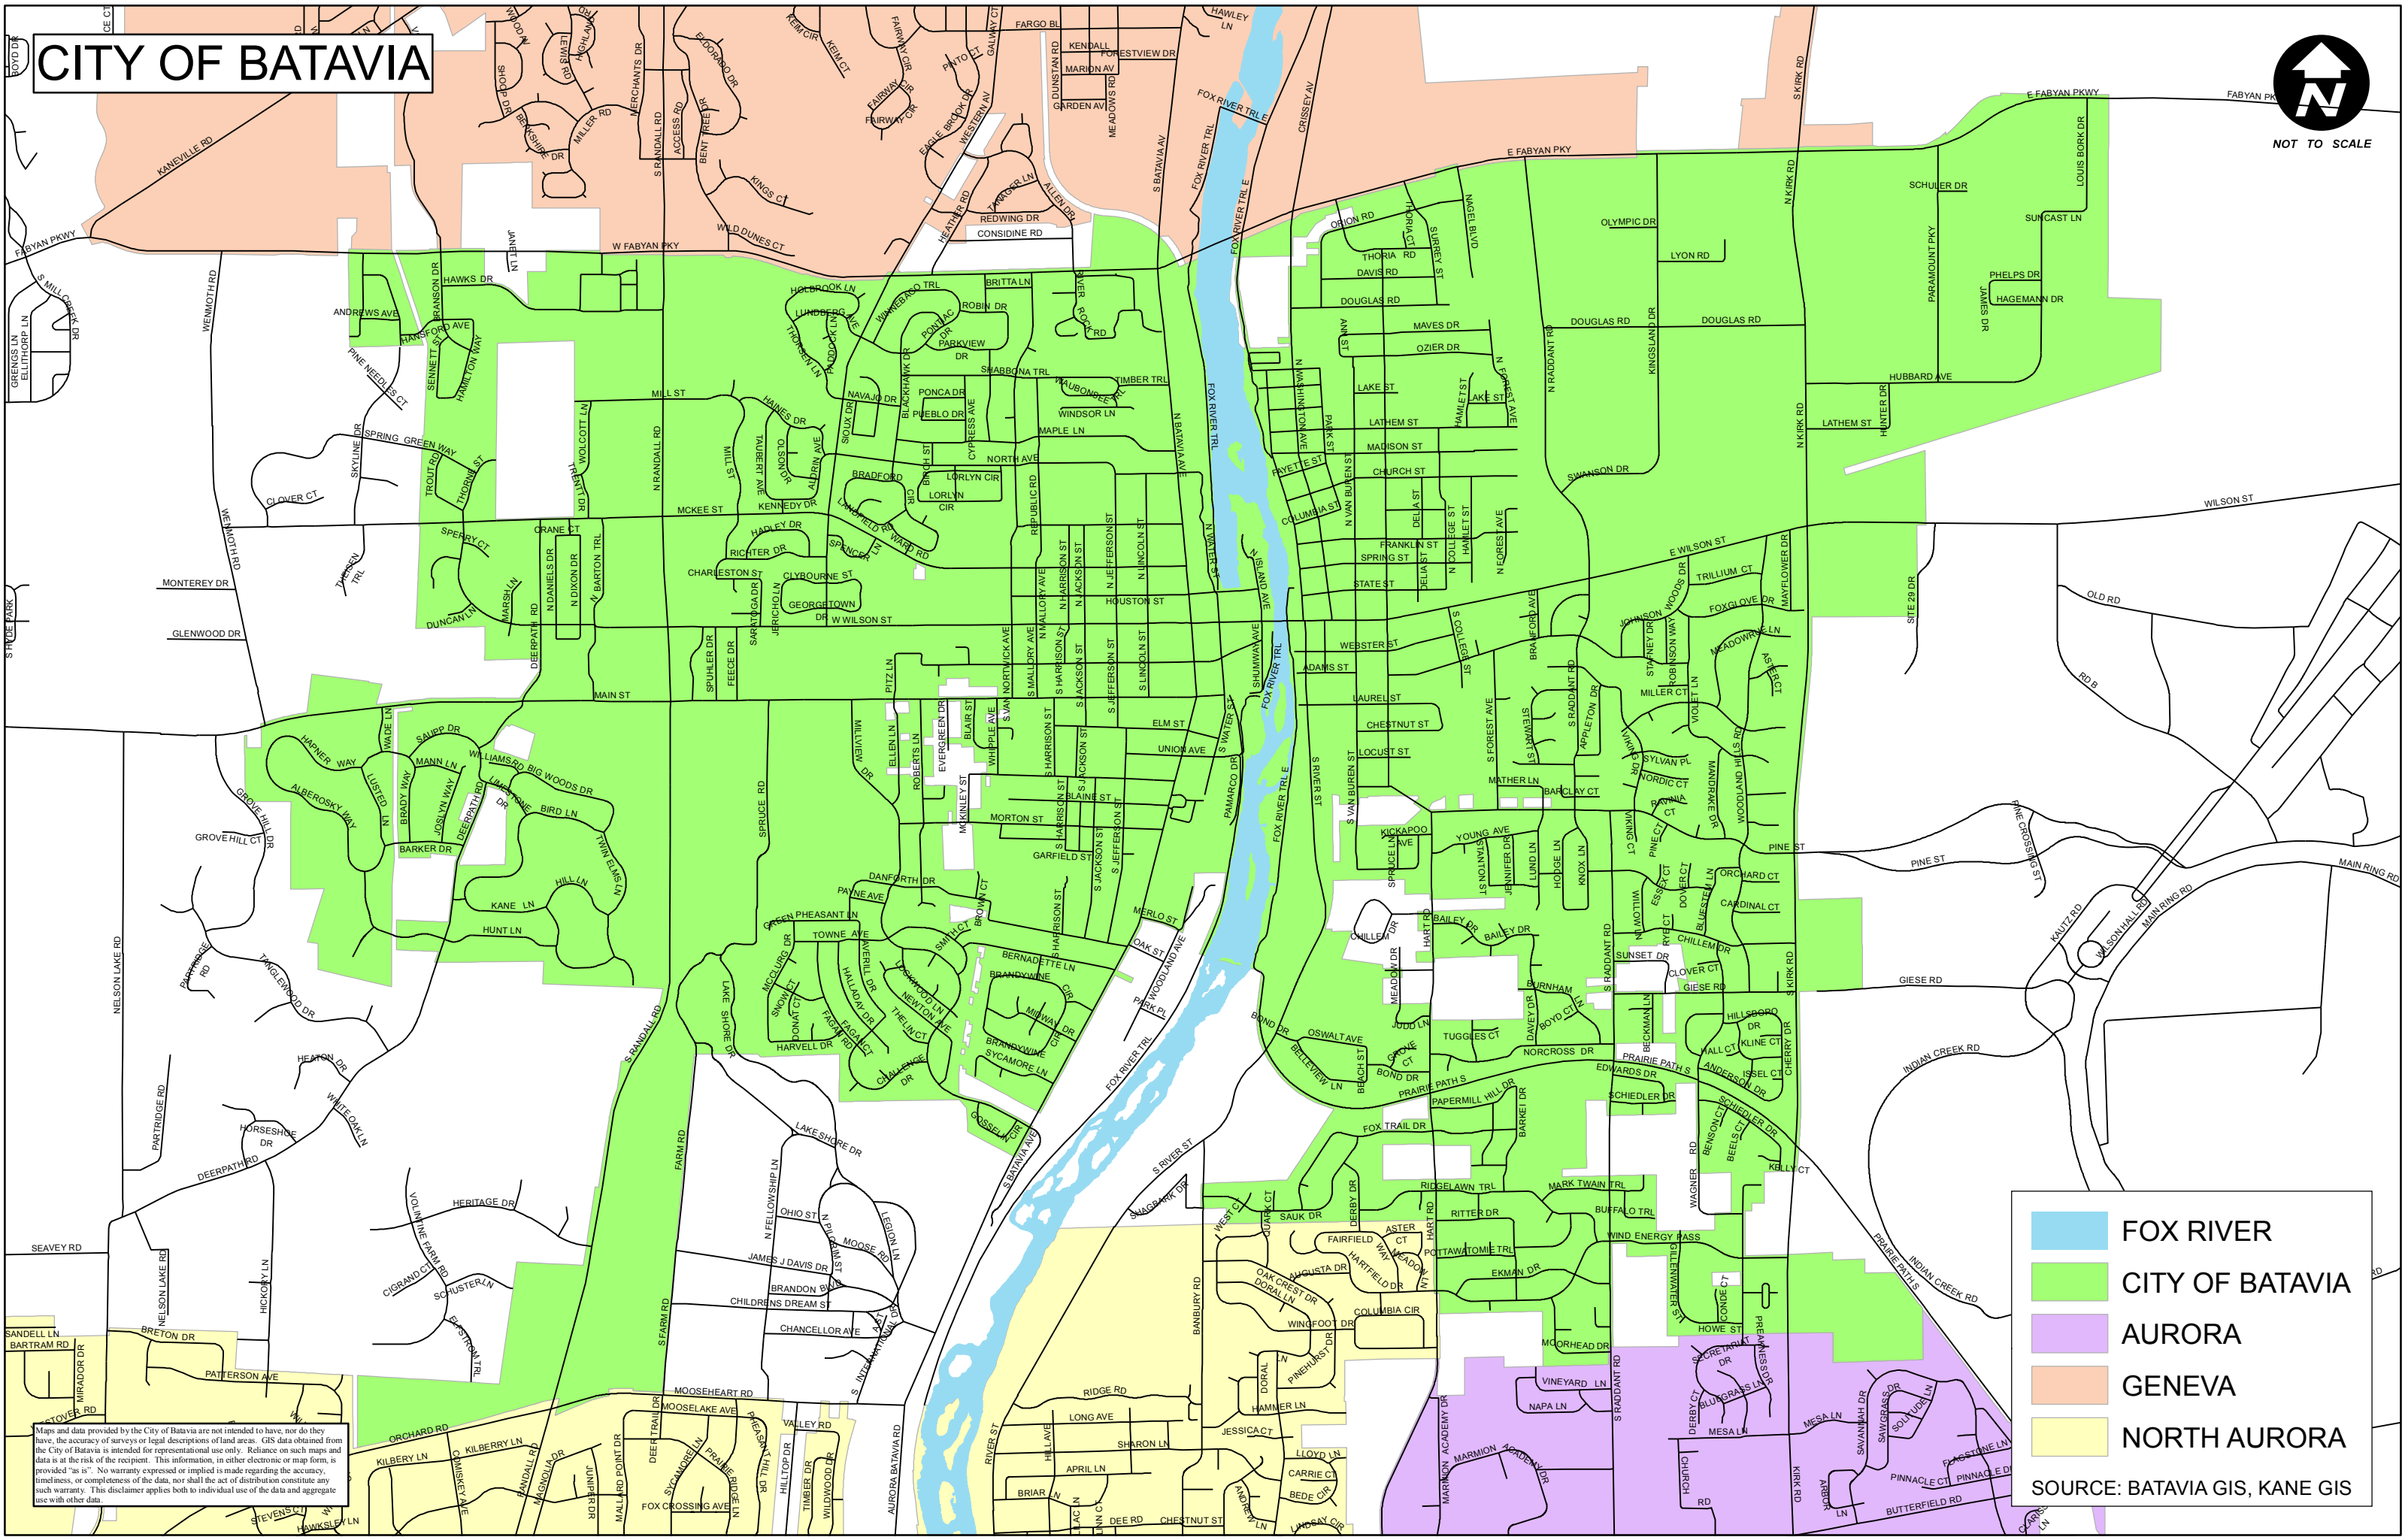

CITY OF BATAVIA

NOT TO SCALE

	FOX RIVER
	CITY OF BATAVIA
	AURORA
	GENEVA
	NORTH AURORA

SOURCE: BATAVIA GIS, KANE GIS