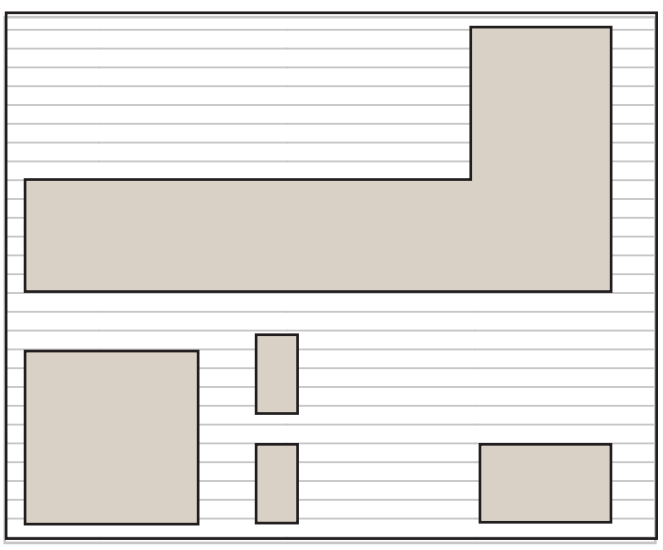

-  30 Min. Limit
-  90 Min. Limit
-  2 Hour Limit
-  3 Hour Limit
-  24 Hour Limit

S 2nd St. (IL Rt. 31)

Illinois St.

S 1st St.

Illinois St.

S 2nd St. (IL Rt. 31)

S 1st St.

Indiana St.