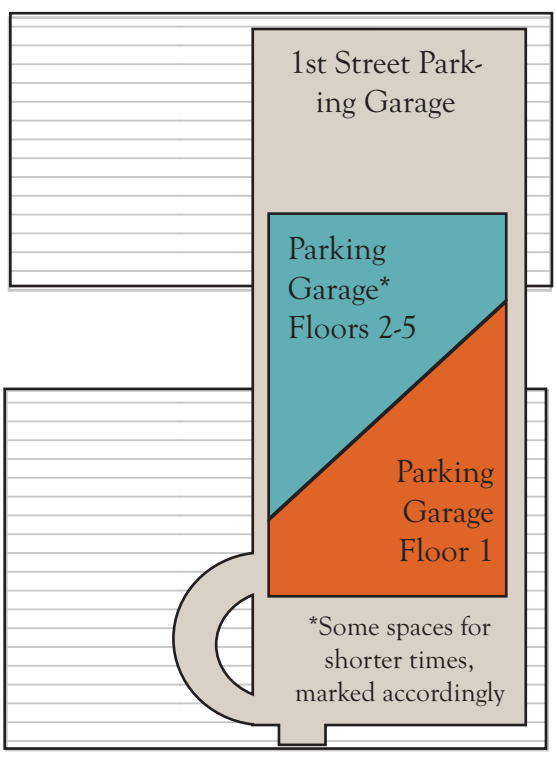

-  30 Min. Limit
-  90 Min. Limit
-  2 Hour Limit
-  3 Hour Limit
-  24 Hour Limit

S 2nd St. (IL Rt. 31)

Illinois St.

S 1st St.

Illinois St.

S 2nd St. (IL Rt. 31)

S 1st St.

Indiana St.