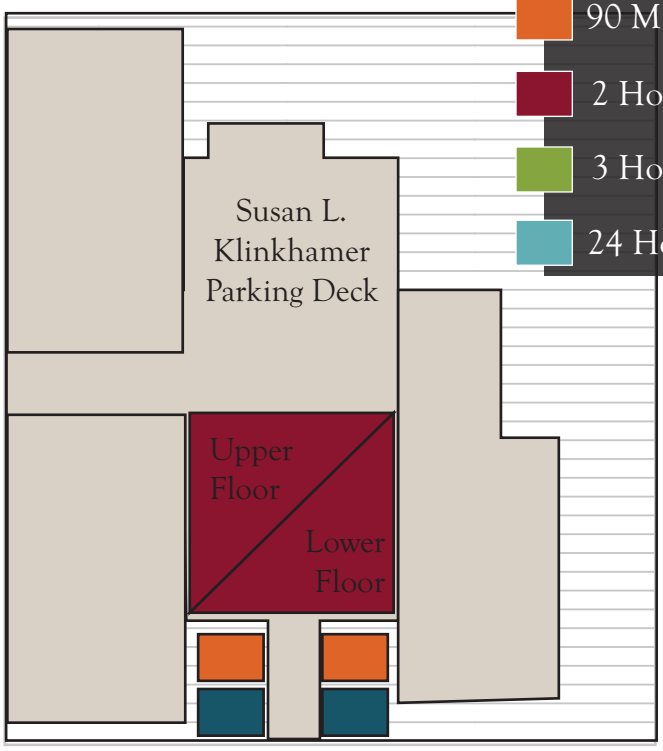

-  30 Min. Limit
-  90 Min. Limit
-  2 Hour Limit
-  3 Hour Limit
-  24 Hour Limit

S 2nd St. (IL Rt. 31)

Illinois St.

S 1st St.

Illinois St.

S 2nd St. (IL Rt. 31)

S 1st St.

Indiana St.