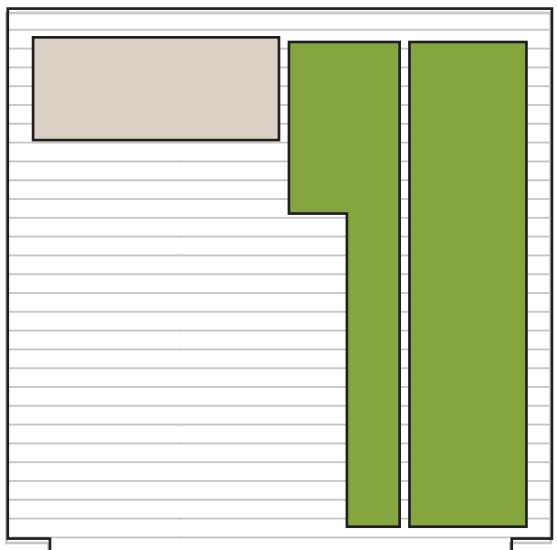

-  30 Min. Limit
-  90 Min. Limit
-  2 Hour Limit
-  3 Hour Limit
-  24 Hour Limit

S 2nd St. (IL Rt. 31)

Illinois St.

S 1st St.

Illinois St.

S 2nd St. (IL Rt. 31)

S 1st St.

Indiana St.